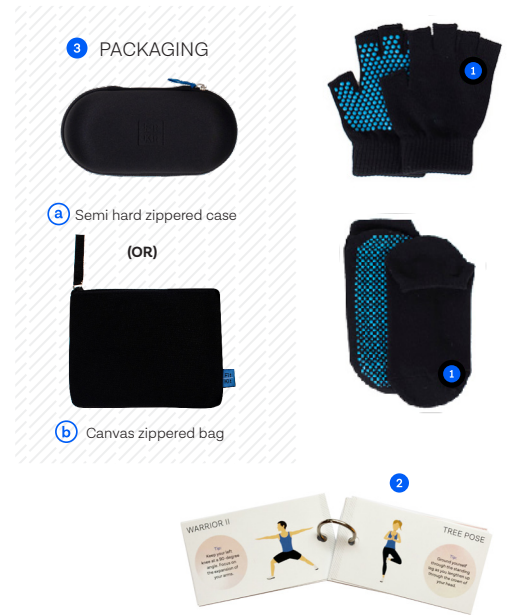

YOGA KIT

KIT INCLUDES:

1. 1 Yoga Gloves and Socks
   - 2 Yoga Cards
   - 3 Packaging
     - a Semi hard zippered case (or)
     - b Canvas Zippered Bag
2. Welcome Guide with Access to Online Resource Hub.

	25	250	500	1000	1000+	(4E)
Case (#YKC01)	$22	$21.50	$21	$20.50	contact us	
Bag (#YKB01)	$19	$18.50	$18	$17.50	contact us	
Add Your Logo	+$3	+$3	+$3	+$3	contact us